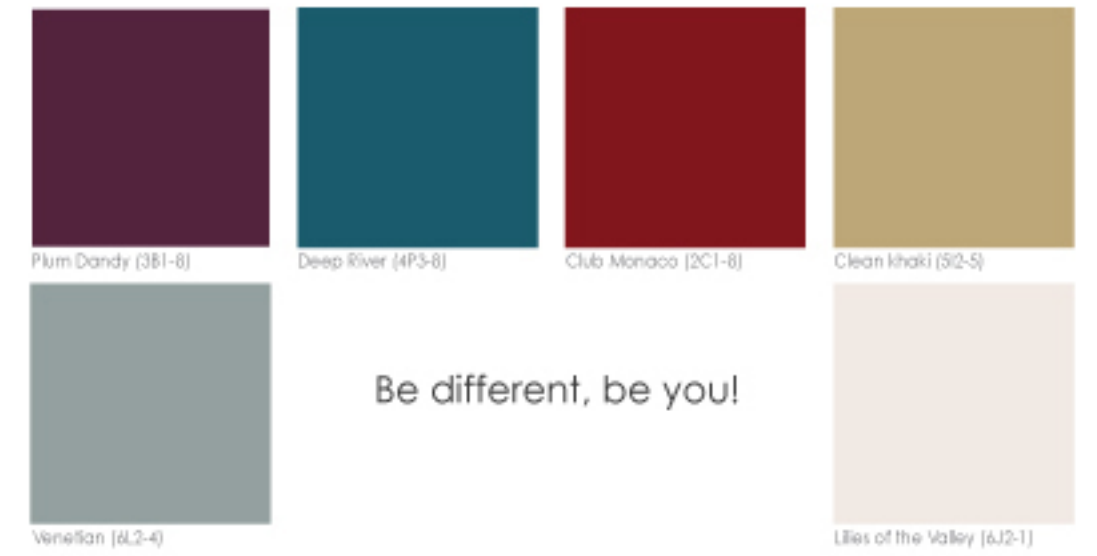

EXTERIOR COLORS • From a modern look to a classic one. From bright colors to pure white. Enco® has it all.

STUCCO - MASONRY - WOOD - GYPSUM BOARD - METAL

Exuberant Noir

Morning Filter

Crossing Fog

Clear Drops

Amazed Noon

Canvas Yard

Be different, be you!

Color Avalanche

All schemes and colors were chosen by Roberto Lucenas and Zuania Miranda, CODDI Interior Designers.

SHEEN GUIDE

Shown in Dolphin Bay (#2-5)

Flat

Satin

Semi-Gloss

Hi-Gloss

Photos are illustrated for inspiration only and do not necessarily represent the color on the chips.

Since all color chips are affected by age, light, heat and mechanical coating processes, chips may vary slightly in color or finish from actual paint in the container. Depending on clarity and depth of color, some colors may require various coats.